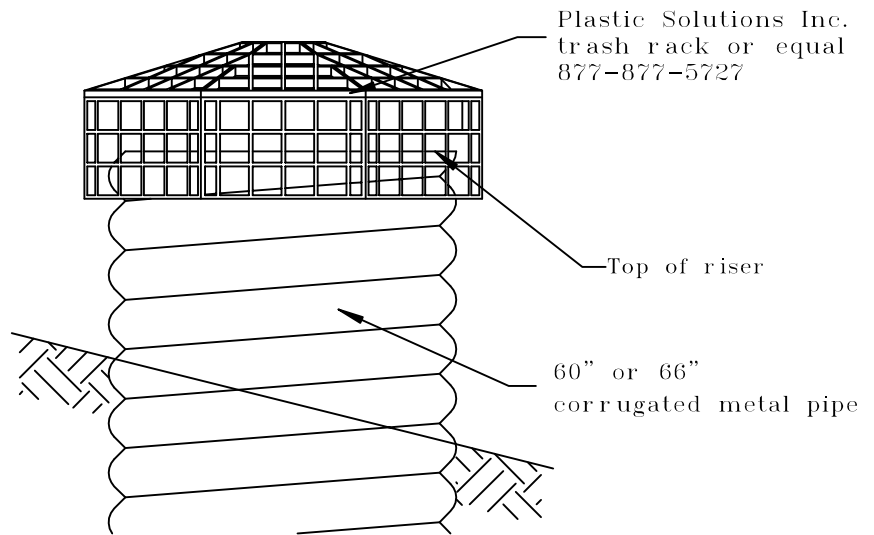

Top View

Trash Rack Assembly

metal pipe
Elev. A-A

plastic pipe
Elev. A-A

NOTE: CUSTOM SIZES AVAILABLE UPON REQUEST
FASTENING KIT INCLUDED

PART NO

PYDP 72

72" PYRAMID
TRASH RACK
WITH METAL OR PLASTIC RISER