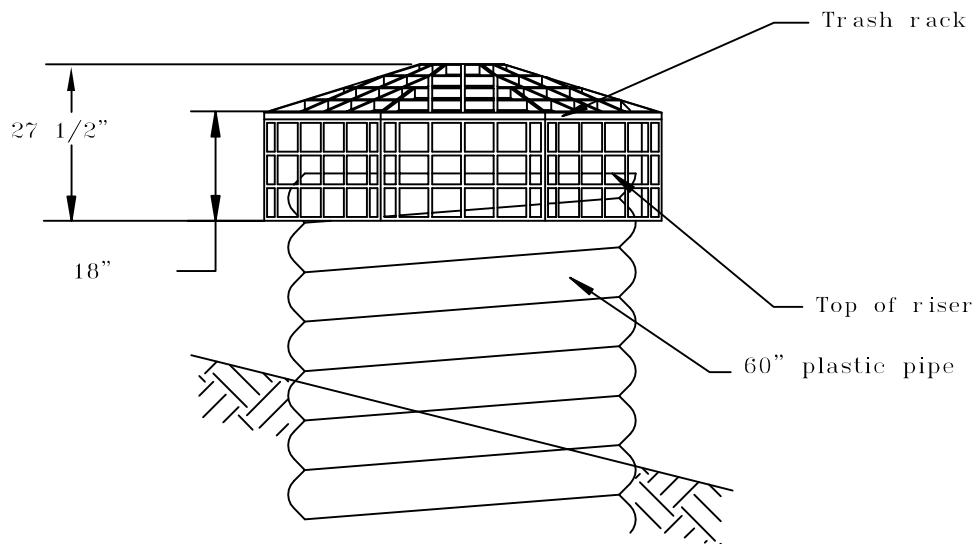

Top View

Trash Rack Assembly

metal pipe
Elev. A-A

plastic pipe
Elev. A-A

NOTE: CUSTOM SIZES AVAILABLE UPON REQUEST
FASTENING KIT INCLUDED

PART NO

PYDP 72

72" PYRAMID
TRASH RACK
WITH METAL OR PLASTIC RISER