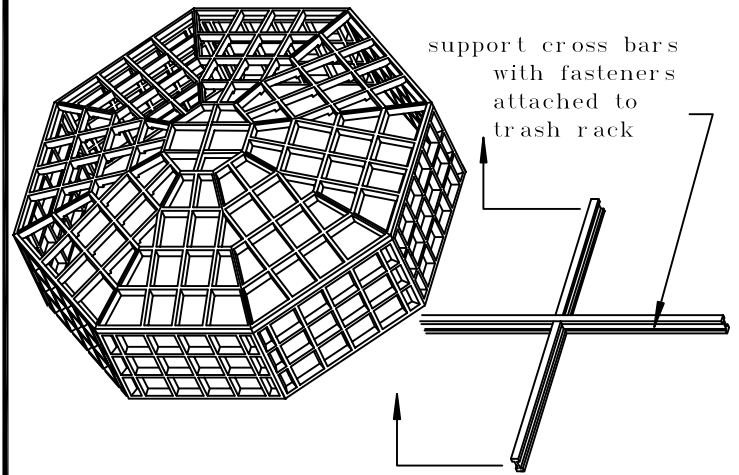

Top View

Trash Rack Assembly

metal pipe
Elev. A-A

plastic pipe
Elev. A-A

NOTE: CUSTOM SIZES AVAILABLE UPON REQUEST
FASTENING KIT INCLUDED

PART NO

PYDP 72

72" PYRAMID
TRASH RACK
WITH METAL OR PLASTIC RISER