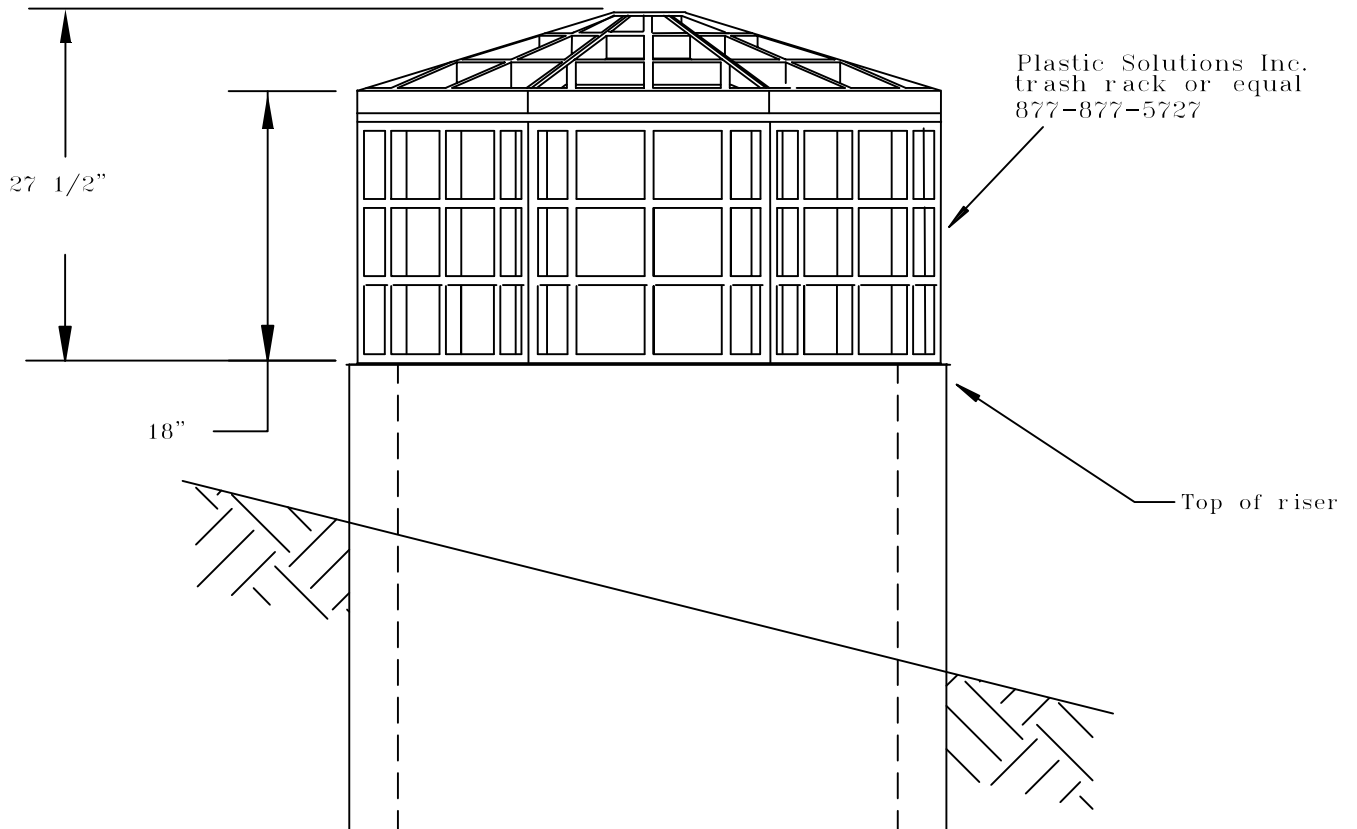

Top View

Trash Rack Assembly

Elev. A

NOTE: CUSTOM SIZES AVAILABLE UPON REQUEST

PART NO

**72" PYRAMID
TRASH RACK
WITH CONCRETE RISER**

PYD 72

**PLASTIC
SOLUTIONS
INC.**