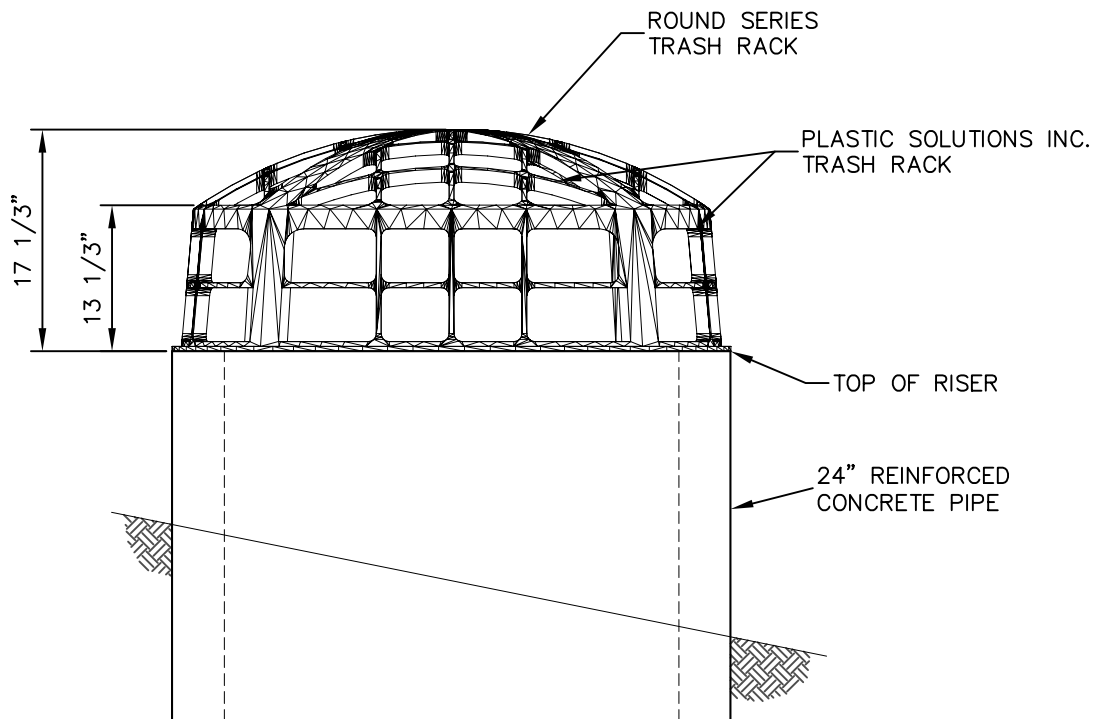

TRASH RACK ASSEMBLY

ELEV. A-A

PART NO

RS-24

**24" ROUND SERIES  
TRASH RACK**  
WITH CONCRETE RISER

PLASTIC  
SOLUTIONS  
INC.

240 McGhee Road  
P.O. Box 4386  
Winchester, VA 22604  
540-722-4694  
www.plastic-solution.com