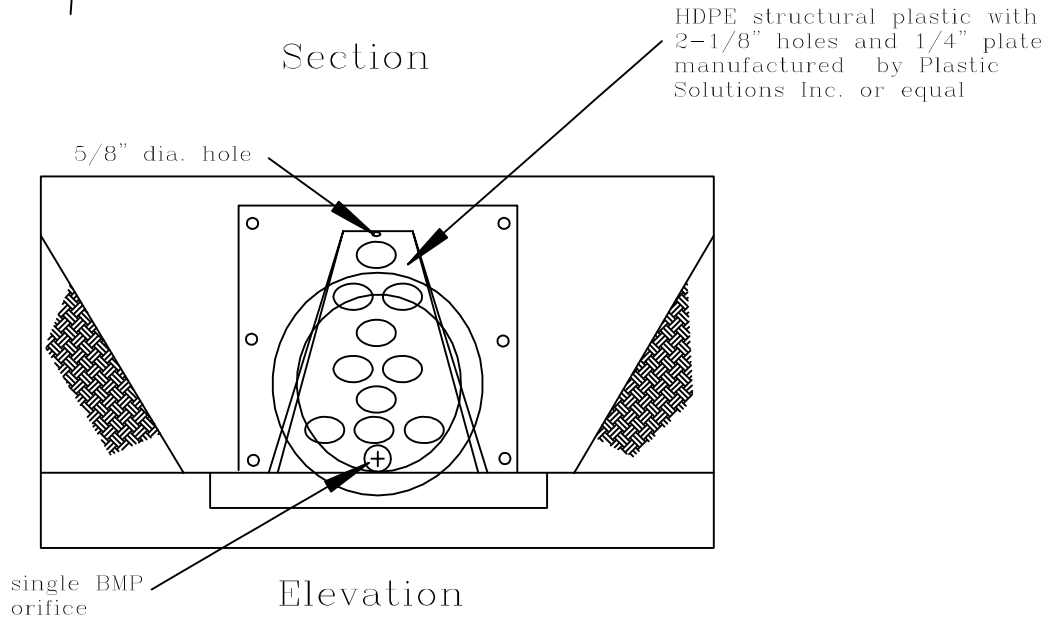

Isometric

Section

DEBRIS CAGE

PLASTIC  
SOLUTIONS  
INC.

P.O. Box 4386  
Winchester VA 22604  
877-877-5727  
www.plastic-solution.com