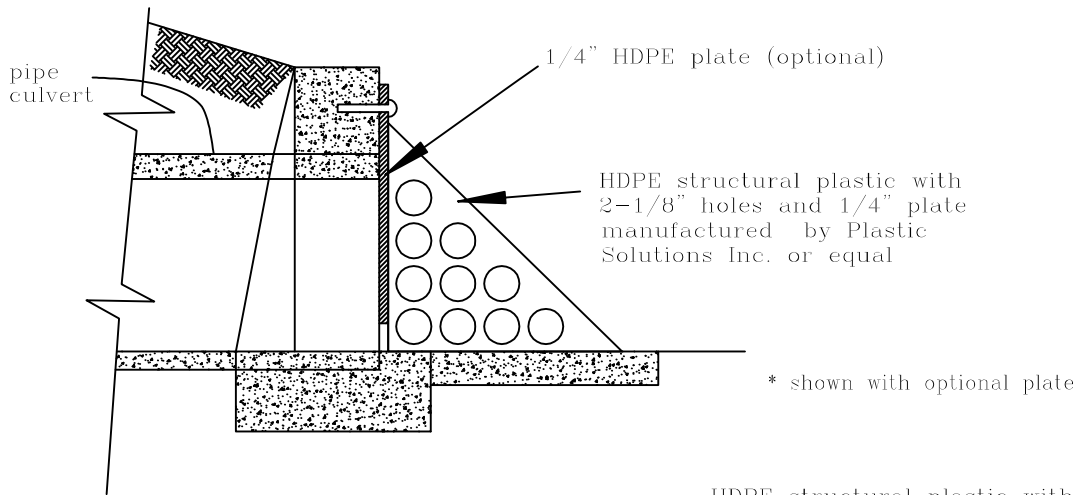

Isometric

Section

DEBRIS CAGE

PLASTIC  
SOLUTIONS  
INC.

P.O. Box 4386  
Winchester VA 22604  
877-877-5727  
www.plastic-solution.com