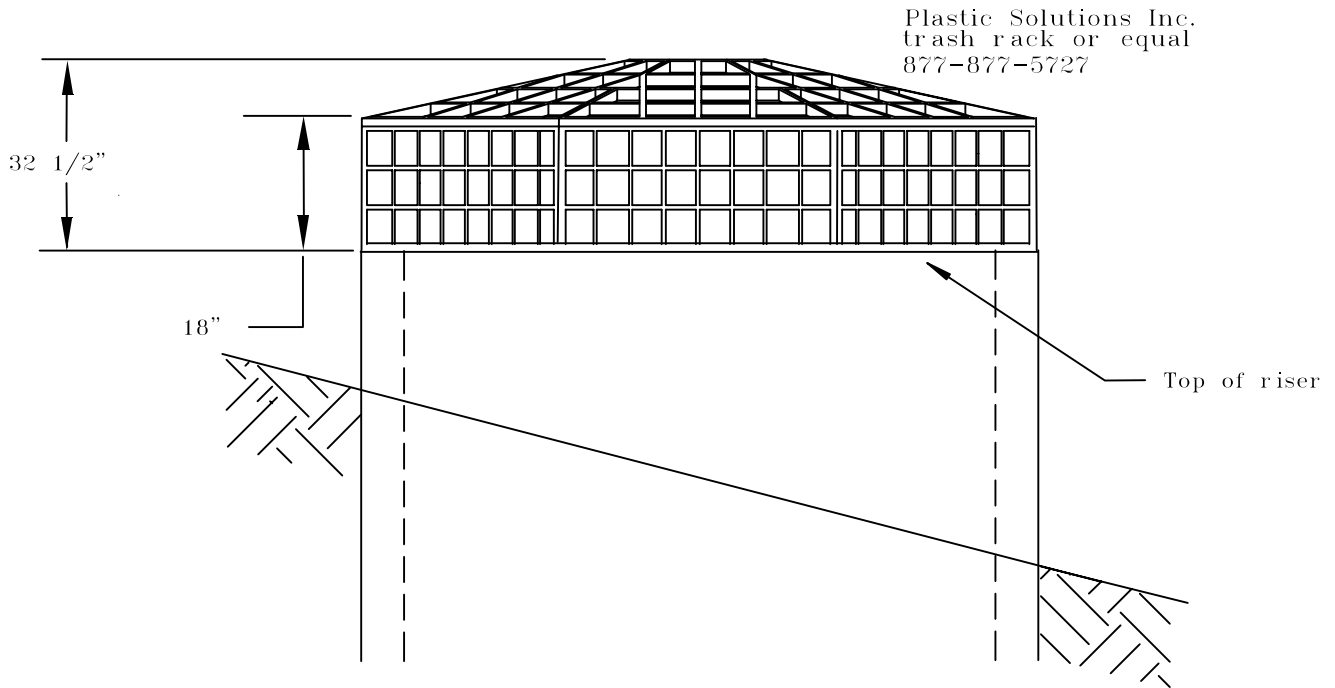

Top View

Trash Rack Assembly

Elev. A

Plastic Solutions Inc.  
trash rack or equal  
877-877-5727

NOTE: CUSTOM SIZES AVAILABLE UPON REQUEST

PART NO
PYD 84

**84" PYRAMID  
TRASH RACK**  
WITH CONCRETE RISER

 <p><b>PLASTIC SOLUTIONS INC.</b></p>	<p>P.O. Box 4386 Winchester VA 22604 877-877-5727 <a href="http://www.plastic-solution.com">www.plastic-solution.com</a></p>
---	--