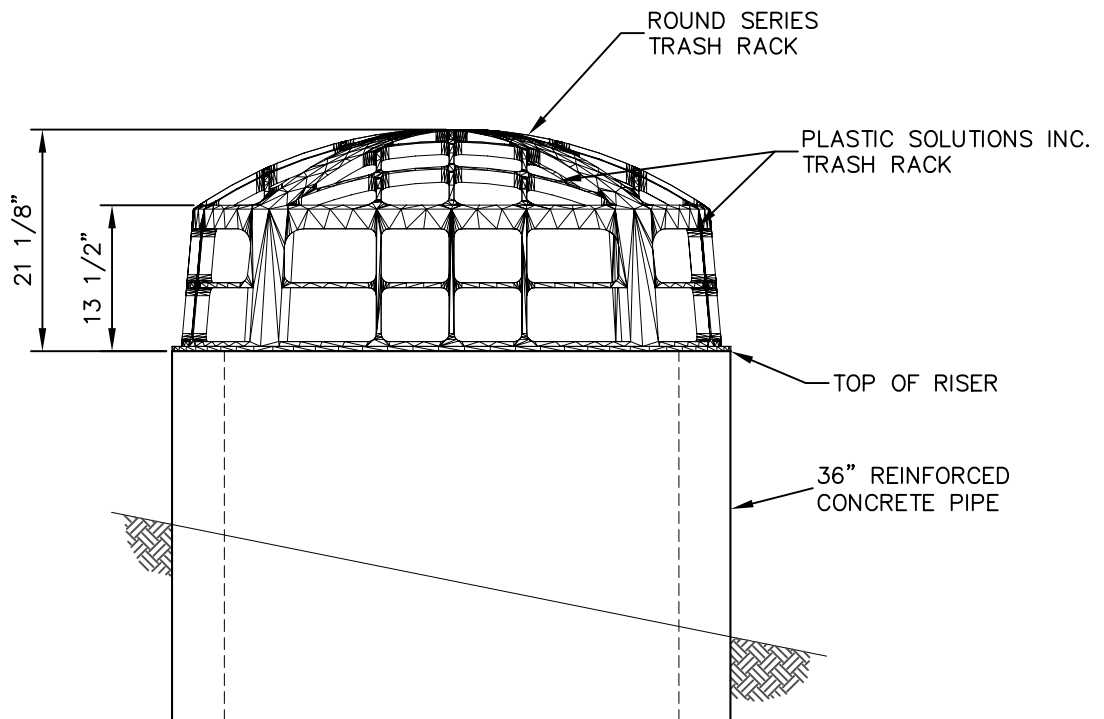

TRASH RACK ASSEMBLY

ELEV. A-A

PART NO

RS-36

**36" ROUND SERIES
TRASH RACK**
WITH CONCRETE RISER

PLASTIC
SOLUTIONS
INC.

240 McGhee Road
P.O. Box 4386
Winchester, VA 22604
540-722-4694
www.plastic-solution.com