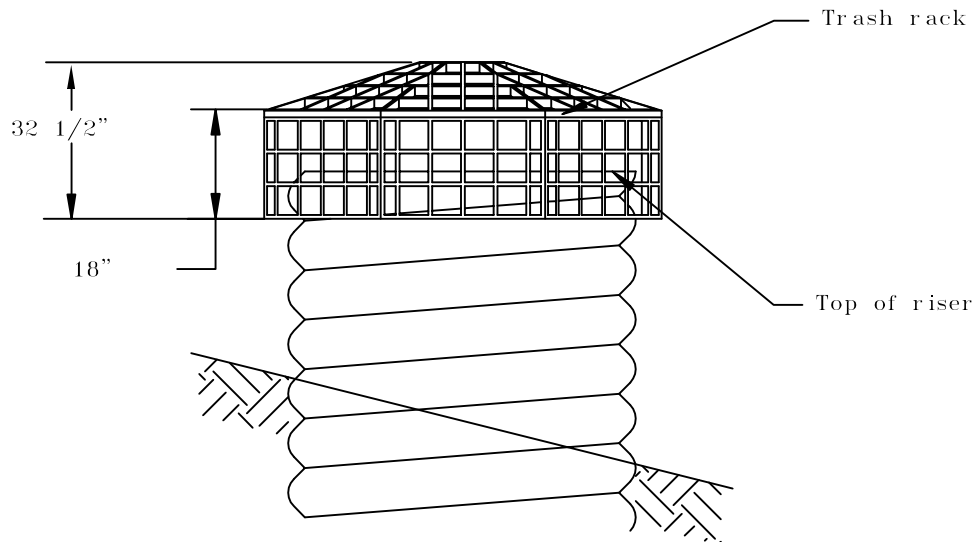

Top View

Trash Rack Assembly

metal pipe
Elev. A-A

plastic pipe
Elev. A-A

NOTE: CUSTOM SIZES AVAILABLE UPON REQUEST
FASTENING KIT INCLUDED

PART NO

PYDP 84

84" PYRAMID
TRASH RACK
WITH METAL OR PLASTIC RISER