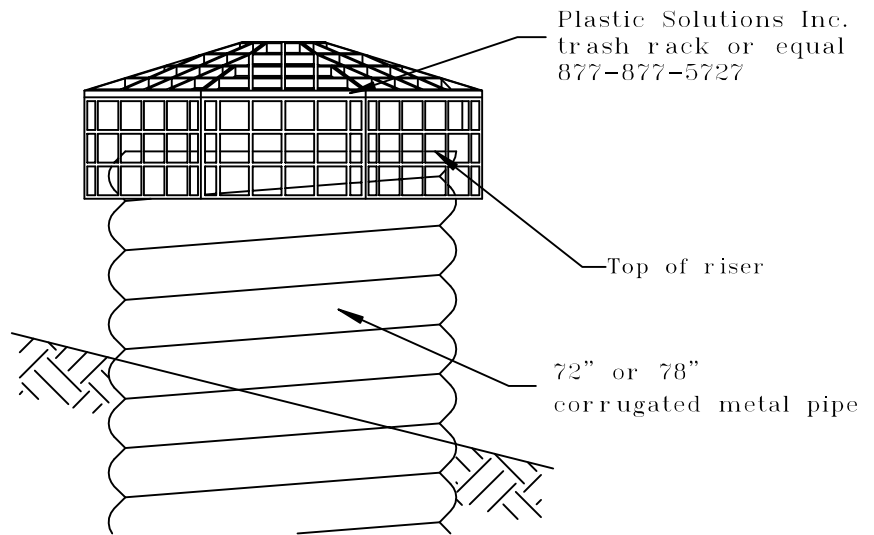

Top View

Trash Rack Assembly

metal pipe
Elev. A-A

plastic pipe
Elev. A-A

NOTE: CUSTOM SIZES AVAILABLE UPON REQUEST
FASTENING KIT INCLUDED

PART NO

PYDP 84

84" PYRAMID
TRASH RACK
WITH METAL OR PLASTIC RISER