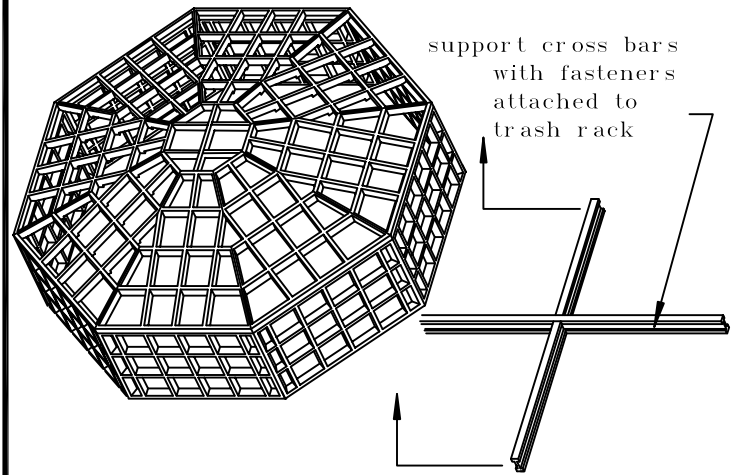

Top View

Trash Rack Assembly

metal pipe
Elev. A-A

plastic pipe
Elev. A-A

NOTE: CUSTOM SIZES AVAILABLE UPON REQUEST
FASTENING KIT INCLUDED

PART NO

PYDP 84

84" PYRAMID
TRASH RACK
WITH METAL OR PLASTIC RISER