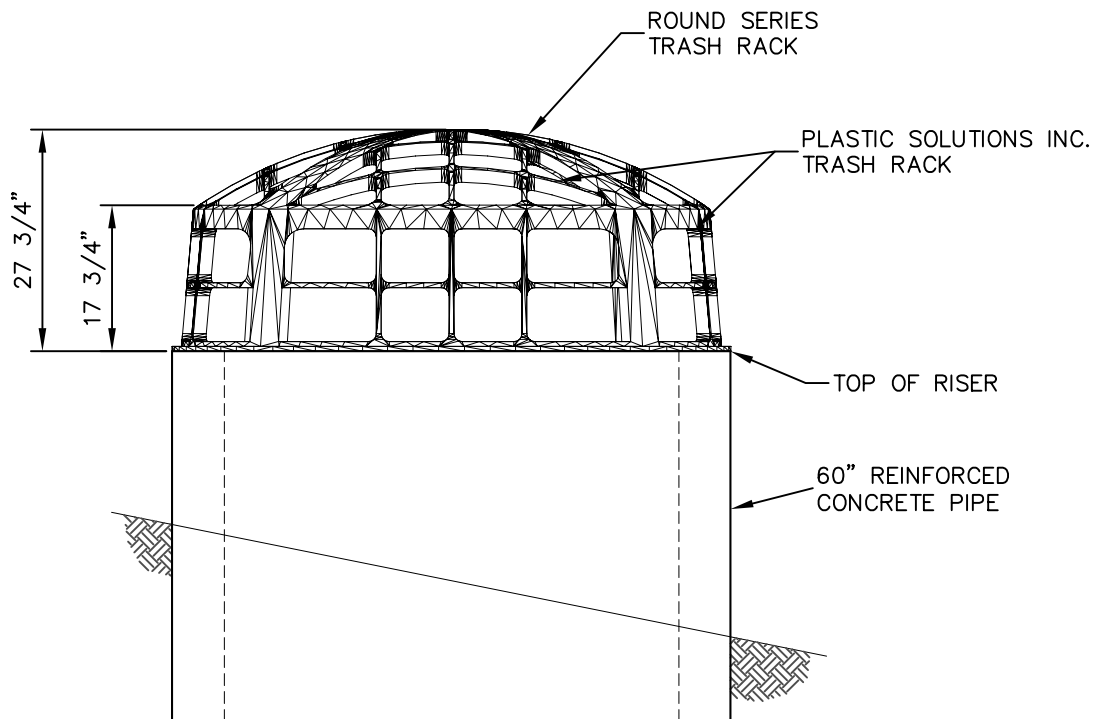

TRASH RACK ASSEMBLY

ELEV. A-A

PART NO

RS-60

**60" ROUND SERIES
TRASH RACK**
WITH CONCRETE RISER

PLASTIC
SOLUTIONS
INC.

240 McGhee Road
P.O. Box 4386
Winchester, VA 22604
540-722-4694
www.plastic-solution.com