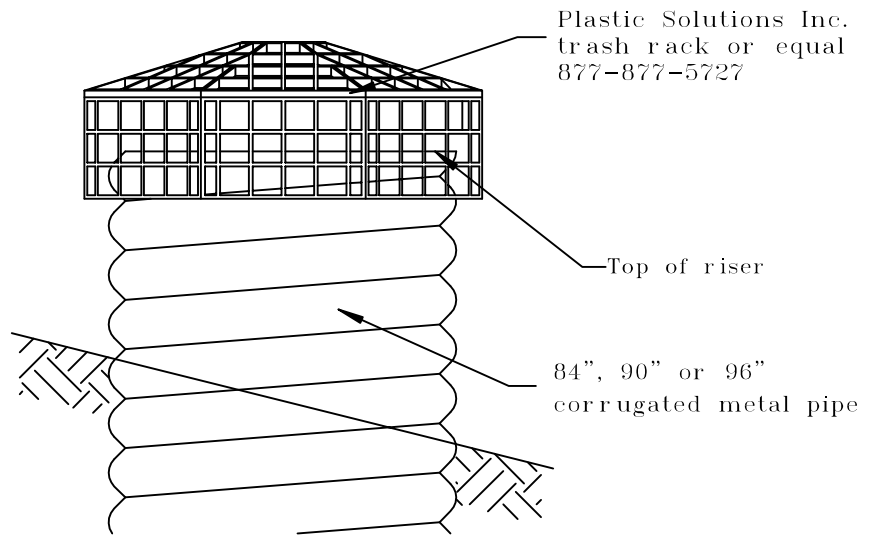

Top View

Trash Rack Assembly

metal pipe
Elev. A-A

plastic pipe
Elev. A-A

NOTE: CUSTOM SIZES AVAILABLE UPON REQUEST
FASTENING KIT INCLUDED

PART NO

PYDP 96

96" PYRAMID
TRASH RACK
WITH METAL OR PLASTIC RISER