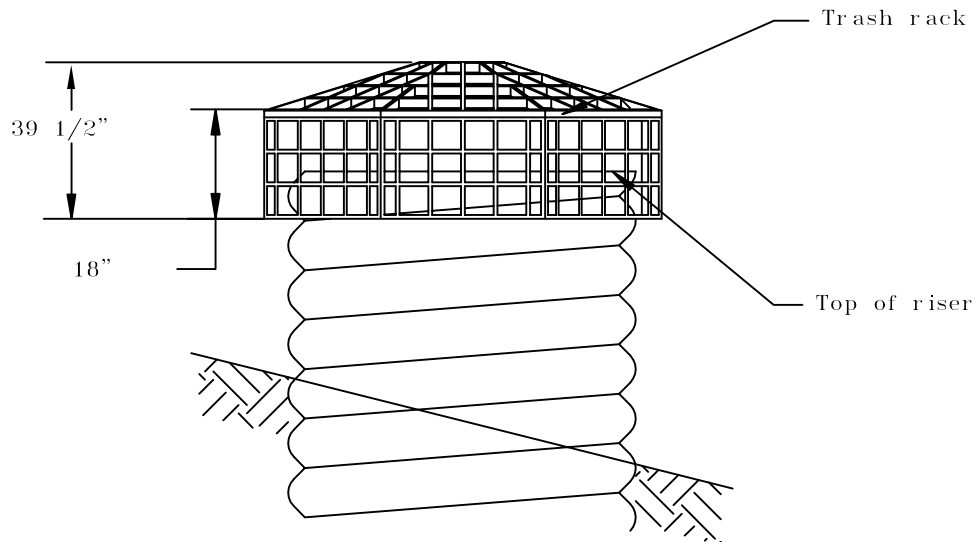

Top View

Trash Rack Assembly

metal pipe
Elev. A-A

plastic pipe
Elev. A-A

NOTE: CUSTOM SIZES AVAILABLE UPON REQUEST
FASTENING KIT INCLUDED

PART NO

PYDP 96

96" PYRAMID
TRASH RACK
WITH METAL OR PLASTIC RISER