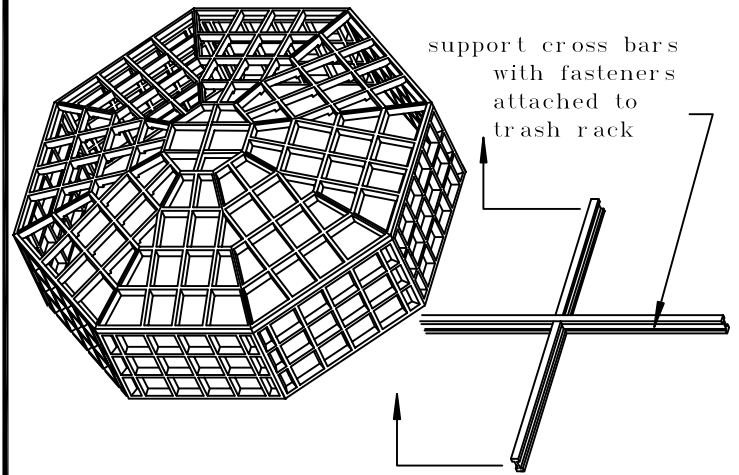

Top View

Trash Rack Assembly

metal pipe
Elev. A-A

plastic pipe
Elev. A-A

NOTE: CUSTOM SIZES AVAILABLE UPON REQUEST
FASTENING KIT INCLUDED

PART NO

PYDP 96

96" PYRAMID
TRASH RACK
WITH METAL OR PLASTIC RISER