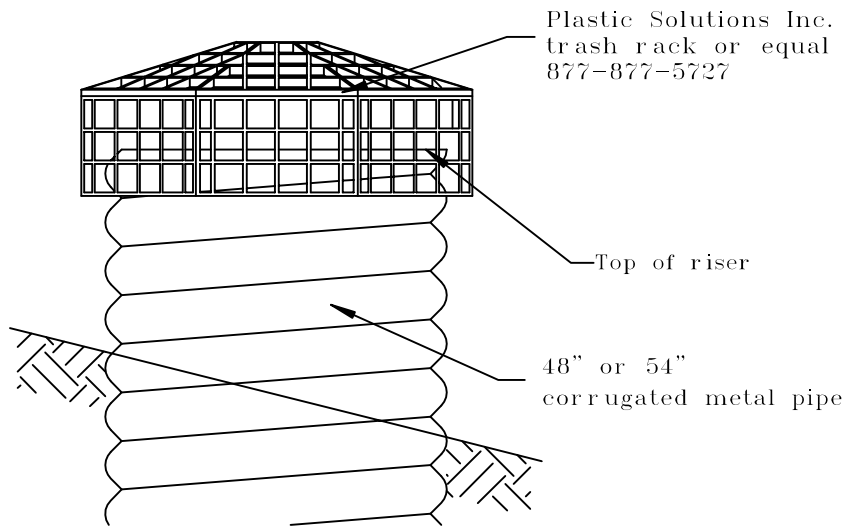

Top View

Trash Rack Assembly

metal pipe
Elev. A-A

plastic pipe
Elev. A-A

NOTE: CUSTOM SIZES AVAILABLE UPON REQUEST
FASTENING KIT INCLUDED

PART NO

PYDP 60

60" PYRAMID
TRASH RACK
WITH METAL OR PLASTIC RISER