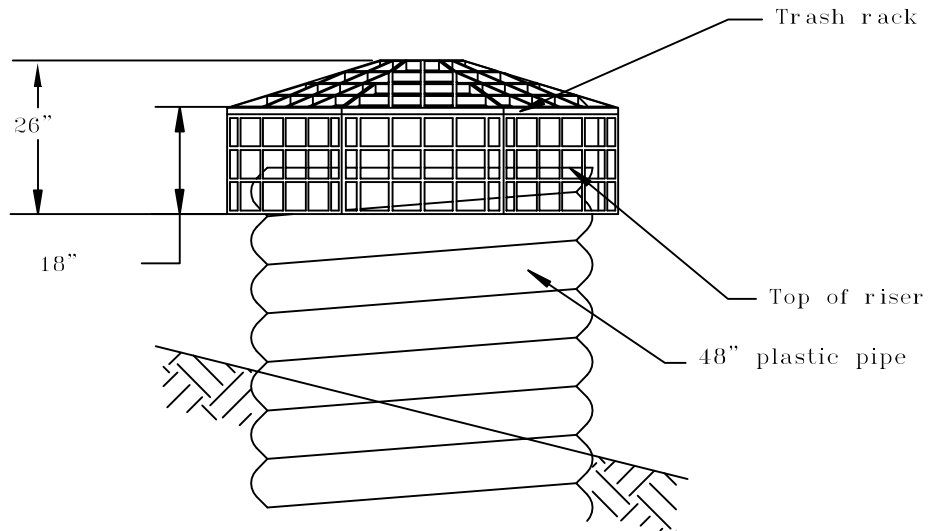

Top View

Trash Rack Assembly

metal pipe
Elev. A-A

plastic pipe
Elev. A-A

NOTE: CUSTOM SIZES AVAILABLE UPON REQUEST
FASTENING KIT INCLUDED

PART NO

PYDP 60

60" PYRAMID
TRASH RACK
WITH METAL OR PLASTIC RISER