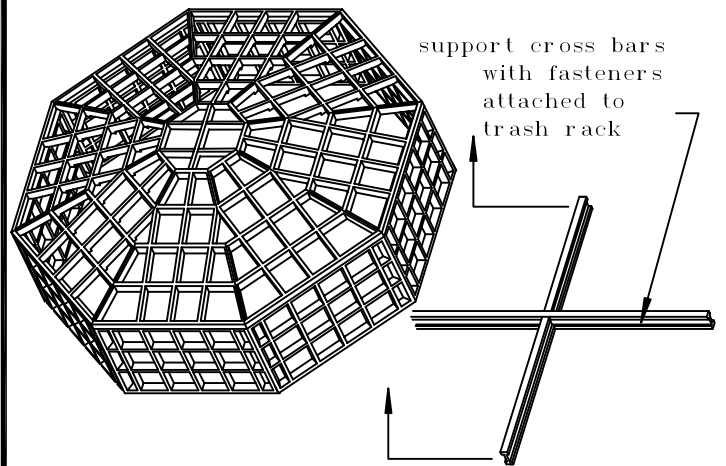

Top View

Trash Rack Assembly

metal pipe
Elev. A-A

plastic pipe
Elev. A-A

NOTE: CUSTOM SIZES AVAILABLE UPON REQUEST
FASTENING KIT INCLUDED

PART NO

PYDP 60

60" PYRAMID
TRASH RACK
WITH METAL OR PLASTIC RISER