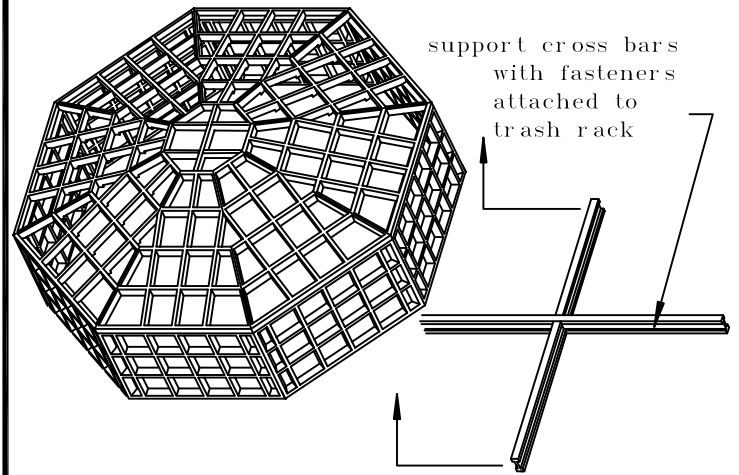

Top View

Trash Rack Assembly

metal pipe  
Elev. A-A

plastic pipe  
Elev. A-A

NOTE: CUSTOM SIZES AVAILABLE UPON REQUEST  
\*\*FASTENING KIT INCLUDED\*\*

PART NO

PYDP 48

48" PYRAMID  
TRASH RACK  
WITH METAL OR PLASTIC RISER