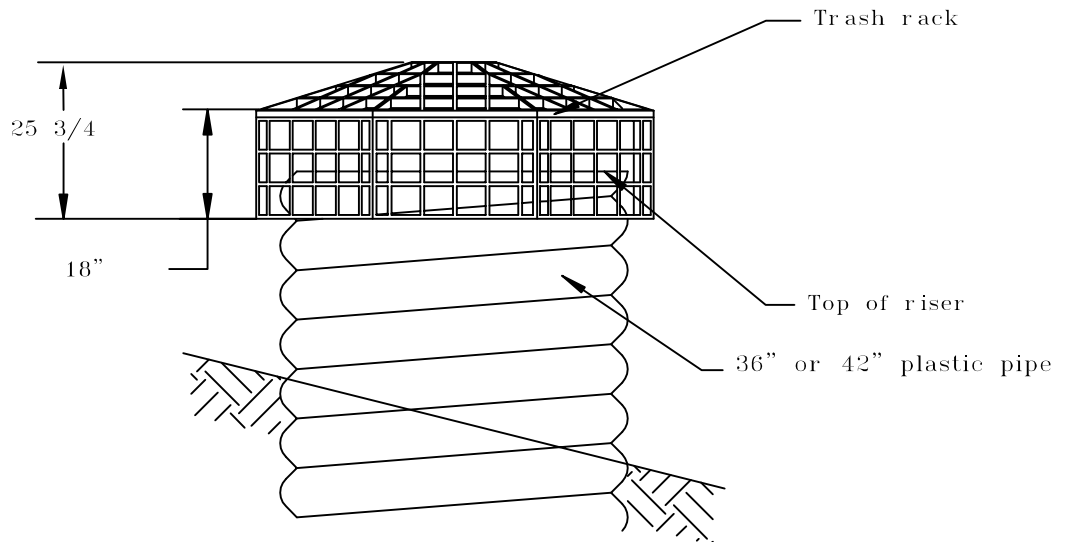

Top View

Trash Rack Assembly

metal pipe  
Elev. A-A

plastic pipe  
Elev. A-A

NOTE: CUSTOM SIZES AVAILABLE UPON REQUEST  
\*\*FASTENING KIT INCLUDED\*\*

PART NO

PYDP 48

48" PYRAMID  
TRASH RACK  
WITH METAL OR PLASTIC RISER