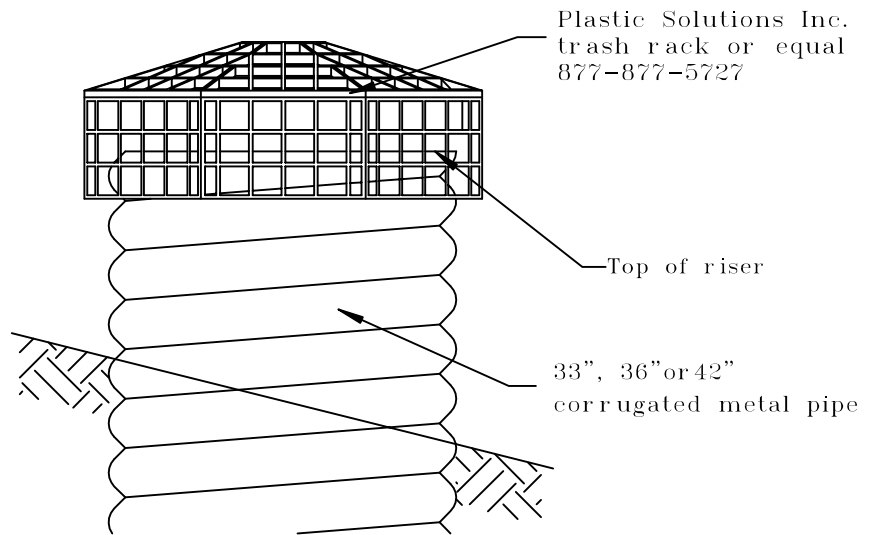

Top View

Trash Rack Assembly

metal pipe  
Elev. A-A

plastic pipe  
Elev. A-A

NOTE: CUSTOM SIZES AVAILABLE UPON REQUEST  
\*\*FASTENING KIT INCLUDED\*\*

PART NO

PYDP 48

48" PYRAMID  
TRASH RACK  
WITH METAL OR PLASTIC RISER