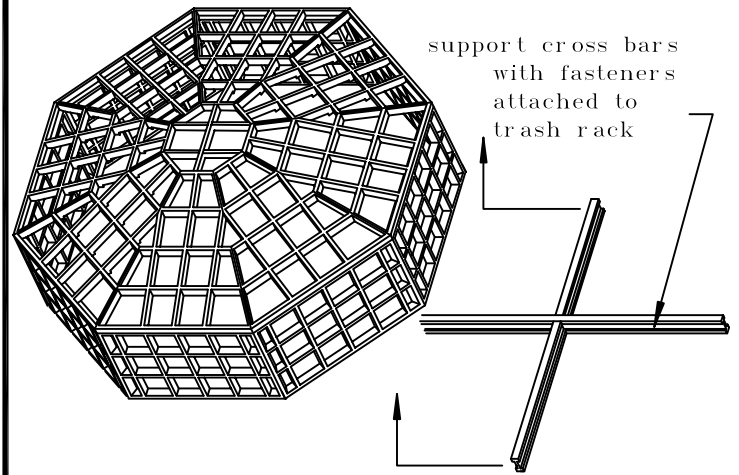

Top View

Trash Rack Assembly

metal pipe
Elev. A-A

plastic pipe
Elev. A-A

NOTE: CUSTOM SIZES AVAILABLE UPON REQUEST
FASTENING KIT INCLUDED

PART NO

PYDP 36

**36" PYRAMID
TRASH RACK**
WITH METAL OR PLASTIC RISER