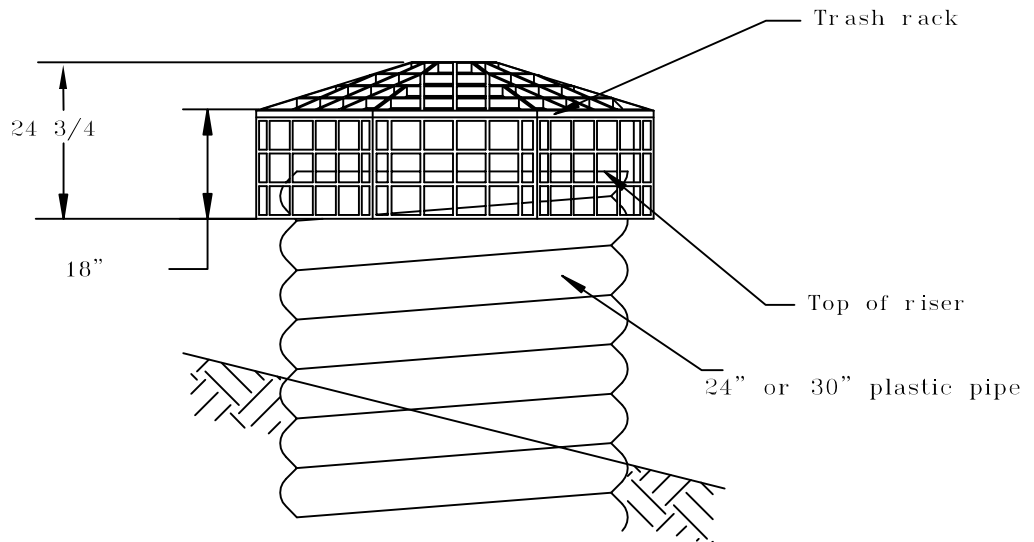

Top View

Trash Rack Assembly

metal pipe
Elev. A-A

plastic pipe
Elev. A-A

NOTE: CUSTOM SIZES AVAILABLE UPON REQUEST
FASTENING KIT INCLUDED

PART NO

PYDP 36

**36" PYRAMID
TRASH RACK**
WITH METAL OR PLASTIC RISER