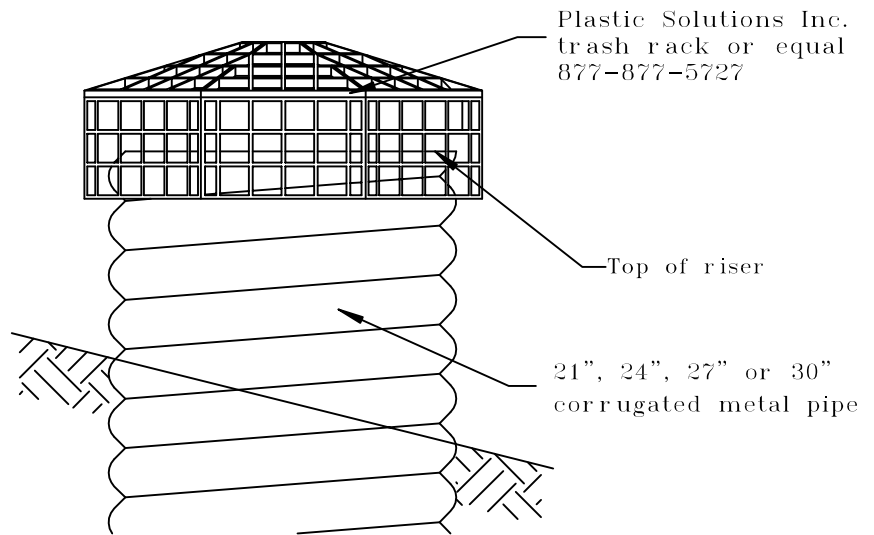

Top View

Trash Rack Assembly

metal pipe
Elev. A-A

plastic pipe
Elev. A-A

NOTE: CUSTOM SIZES AVAILABLE UPON REQUEST
FASTENING KIT INCLUDED

PART NO

PYDP 36

**36" PYRAMID
TRASH RACK**
WITH METAL OR PLASTIC RISER