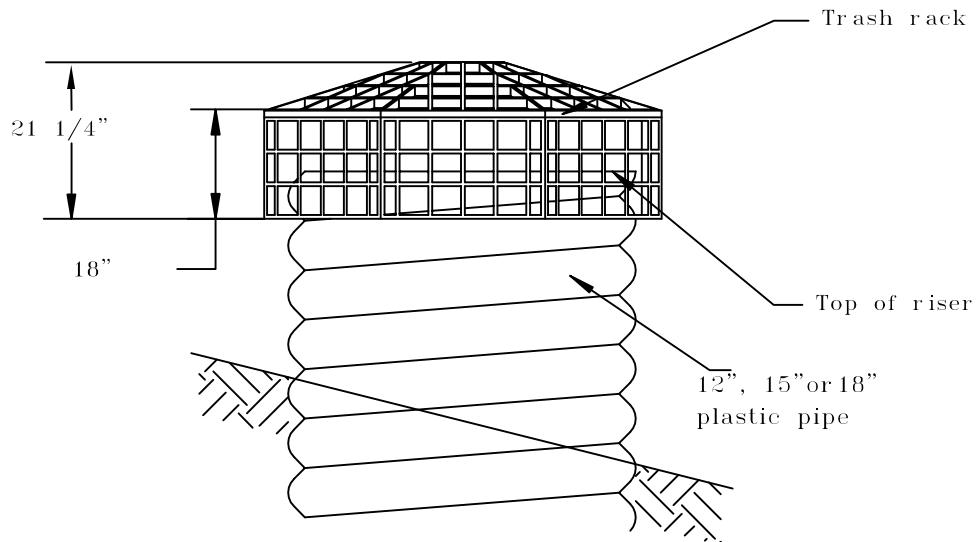

Top View

Trash Rack Assembly

metal pipe  
Elev. A-A

plastic pipe  
Elev. A-A

NOTE: CUSTOM SIZES AVAILABLE UPON REQUEST  
\*\*FASTENING KIT INCLUDED\*\*

PART NO

PYDP 24

24" PYRAMID  
TRASH RACK  
WITH METAL OR PLASTIC RISER