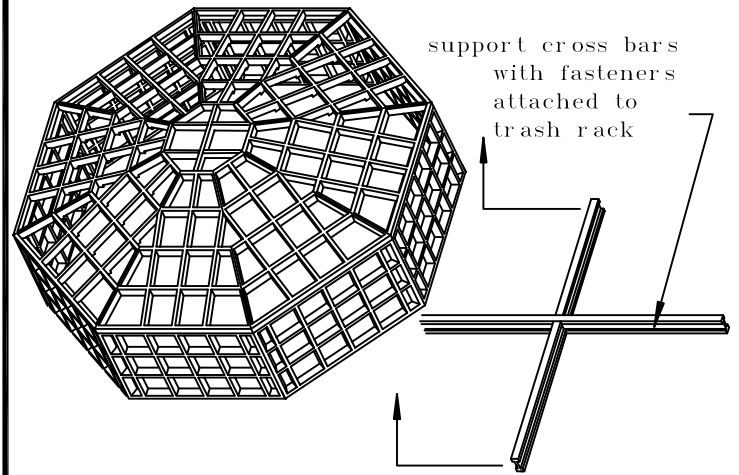

Top View

Trash Rack Assembly

metal pipe  
Elev. A-A

plastic pipe  
Elev. A-A

NOTE: CUSTOM SIZES AVAILABLE UPON REQUEST  
\*\*FASTENING KIT INCLUDED\*\*

PART NO

PYDP 24

24" PYRAMID  
TRASH RACK  
WITH METAL OR PLASTIC RISER