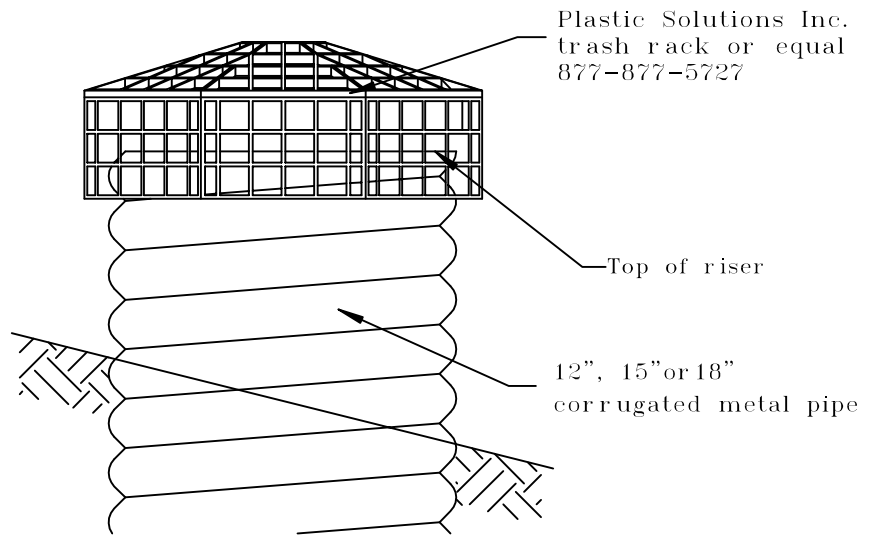

Top View

Trash Rack Assembly

metal pipe  
Elev. A-A

plastic pipe  
Elev. A-A

NOTE: CUSTOM SIZES AVAILABLE UPON REQUEST  
\*\*FASTENING KIT INCLUDED\*\*

PART NO

PYDP 24

24" PYRAMID  
TRASH RACK  
WITH METAL OR PLASTIC RISER