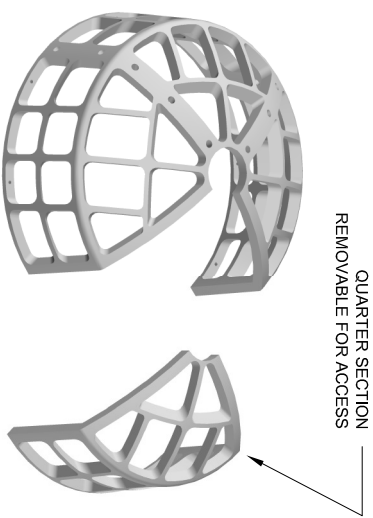

StormRax™ ROUND SERIES TRASH RACK

VARIOUS RISER PIPE
(CMP, HDPE, PVC, DIP, RCP)
STANDARD 36 INCH RACK SHOWN

DIMENSIONS IN INCHES

PLAN

SIDE VIEW

ISOMETRIC

StormRax™ Round Series for Various Riser Pipe						
Part No.	Dim A	Dim B	Dim C	Min ID	Min OD	Riser Size
RS-24	17 1/4	14 1/4	28 .	24	30	12, 15, 18
RS-36	21 1/4	14 3/8	40 7/8	36	43	24, 27, 30
RS-48	27 3/4	18 .	54 .	48	57	33, 36
RS-60	27 1/2	18 1/4	66 1/2	60	70	48, 54

RISER PIPE STRUCTURE DIMENSIONS	
INSIDE STRUCTURE DIMENSION	
OUTSIDE STRUCTURE DIMENSION	

AVAILABLE OPTION	
HDPE ANTI-VORTEX PLATE	

Plastic Solutions, Inc.

PO Box 4386, Winchester, VA 22604
238 McChesee Rd, Winchester, VA 22603
(877) 877-5727 phone
(540) 722-2219 fax
<http://www.plastic-solution.com>

CUSTOMER:

PROJECT:

DATE:

DRAWN BY:

APP'D BY:

DETAIL: