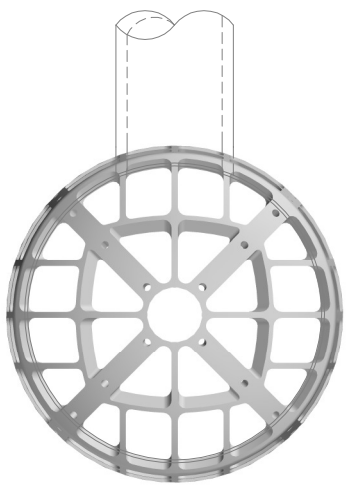

StormRax™ ROUND SERIES TRASH RACK

VARIOUS RISER PIPE
(CMP, HDPE, PVC, DIP, RCP)
STANDARD 36 INCH RACK SHOWN

DIMENSIONS IN INCHES

PLAN

SIDE VIEW

ISOMETRIC

StormRax™ Round Series for Various Riser Pipe						
Part No.	Dim A	Dim B	Dim C	Min ID	Min OD	Riser Size
RS-24	17 1/4	14 1/4	28 .	24	30	12, 15, 18
RS-36	21 1/4	14 3/8	40 7/8	36	43	24, 27, 30
RS-48	27 3/4	18 .	54 .	48	57	33, 36
RS-60	27 1/2	18 1/4	66 1/2	60	70	48, 54

RISER PIPE STRUCTURE DIMENSIONS	
INSIDE STRUCTURE DIMENSION	
OUTSIDE STRUCTURE DIMENSION	

AVAILABLE OPTION	
HDPE ANTI-VORTEX PLATE	

Plastic Solutions, Inc.

PO Box 4386, Winchester, VA 22604
238 McChesee Rd, Winchester, VA 22603
(877) 877-5727 phone
(540) 722-2219 fax
<http://www.plastic-solution.com>