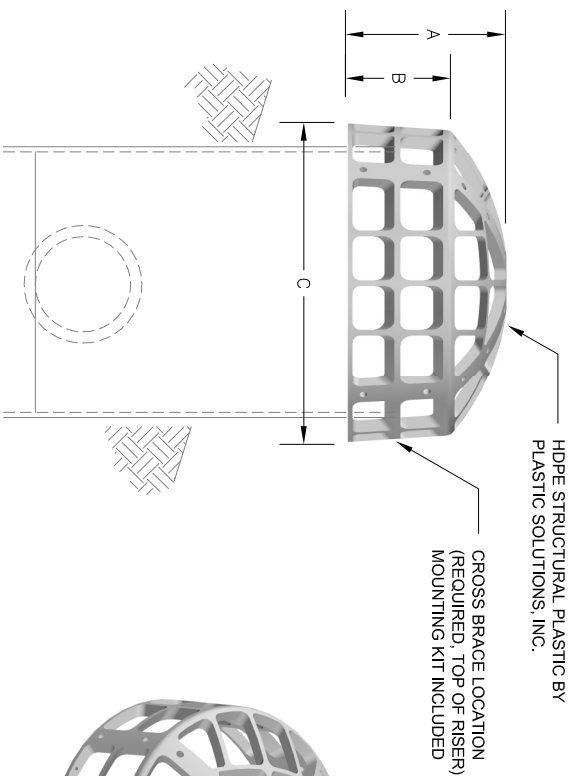

StormRax™ ROUND SERIES TRASH RACK

VARIOUS RISER PIPE
(CMP, HDPE, PVC, DIP, RCP)
STANDARD 36 INCH RACK SHOWN

DIMENSIONS IN INCHES

PLAN

SIDE VIEW

ISOMETRIC

StormRax™ Round Series for Various Riser Pipe						
Part No.	Dim A	Dim B	Dim C	Min ID	Min OD	Riser Size
RS-24	17 1/4	14 1/4	28 .	24	30	12, 15, 18
RS-36	21 1/4	14 3/8	40 7/8	36	43	24, 27, 30
RS-48	27 3/4	18 .	54 .	48	57	33, 36
RS-60	27 1/2	18 1/4	66 1/2	60	70	48, 54

RISER PIPE STRUCTURE DIMENSIONS	
INSIDE STRUCTURE DIMENSION	
OUTSIDE STRUCTURE DIMENSION	

AVAILABLE OPTION	
HDPE ANTI-VORTEX PLATE	

Plastic Solutions, Inc.

PO Box 4386, Winchester, VA 22604
238 McChesee Rd, Winchester, VA 22603
(877) 877-5727 phone
(540) 722-2219 fax
<http://www.plastic-solution.com>

CUSTOMER:

PROJECT:

DATE:

DRAWN BY:

APP'D BY:

DETAIL: