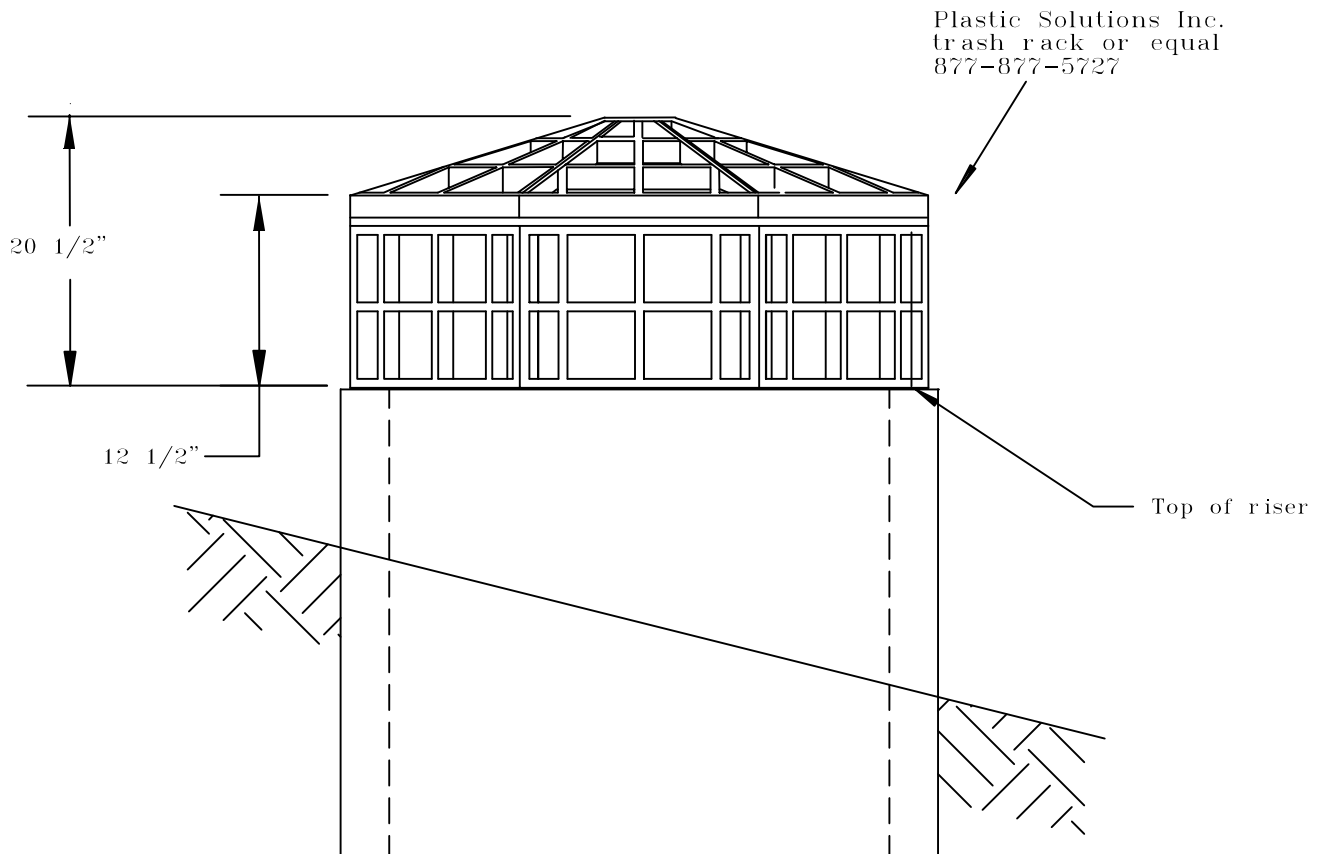

Top View

Trash Rack Assembly

Elev. A

NOTE: CUSTOM SIZES AVAILABLE UPON REQUEST

PART NO

**60" PYRAMID  
TRASH RACK  
WITH CONCRETE RISER**

PYD 60

PLASTIC  
SOLUTIONS  
INC.