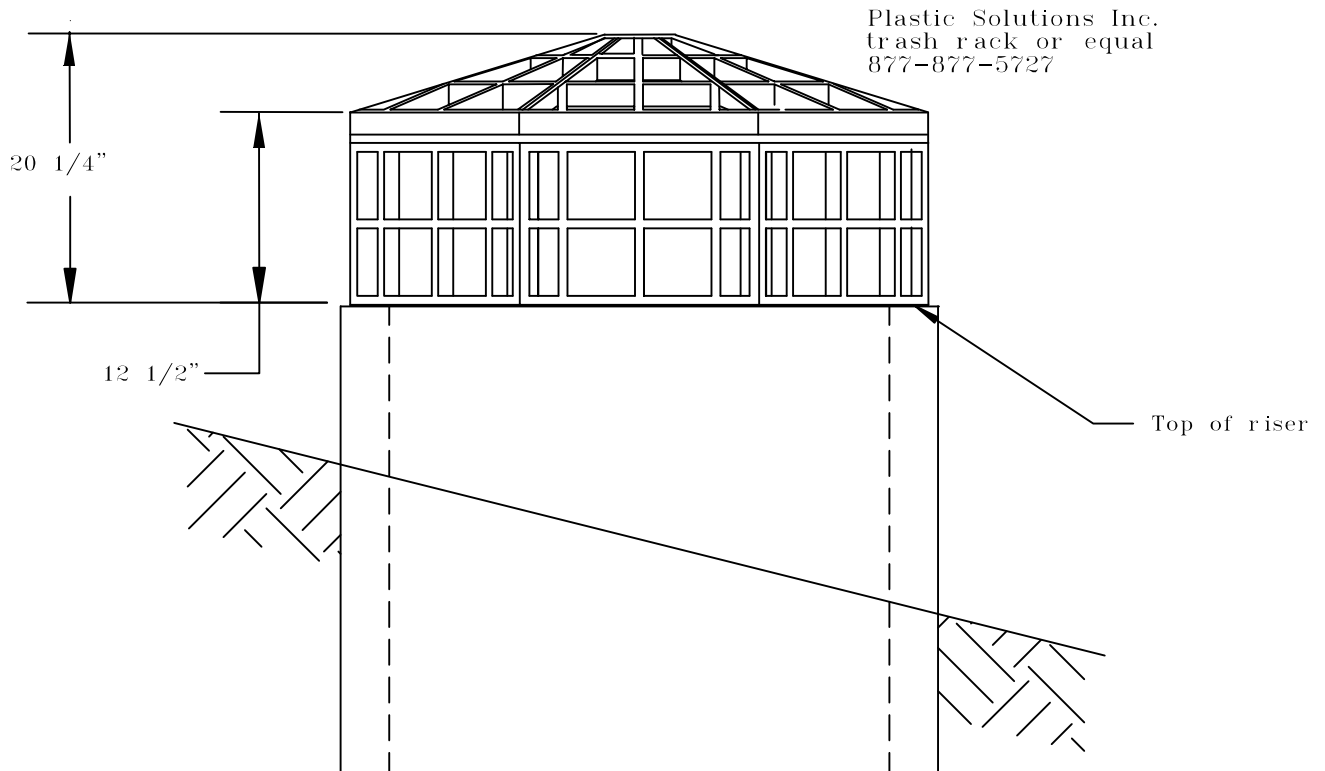

Top View

Trash Rack Assembly

Elev. A

NOTE: CUSTOM SIZES AVAILABLE UPON REQUEST

PART NO
PYD 48

**48" PYRAMID TRASH RACK**  
WITH CONCRETE RISER

 <p>PLASTIC SOLUTIONS INC.</p>	<p>P.O. Box 4386 Winchester VA 22604 877-877-5727 www.plastic-solution.com</p>
--	--