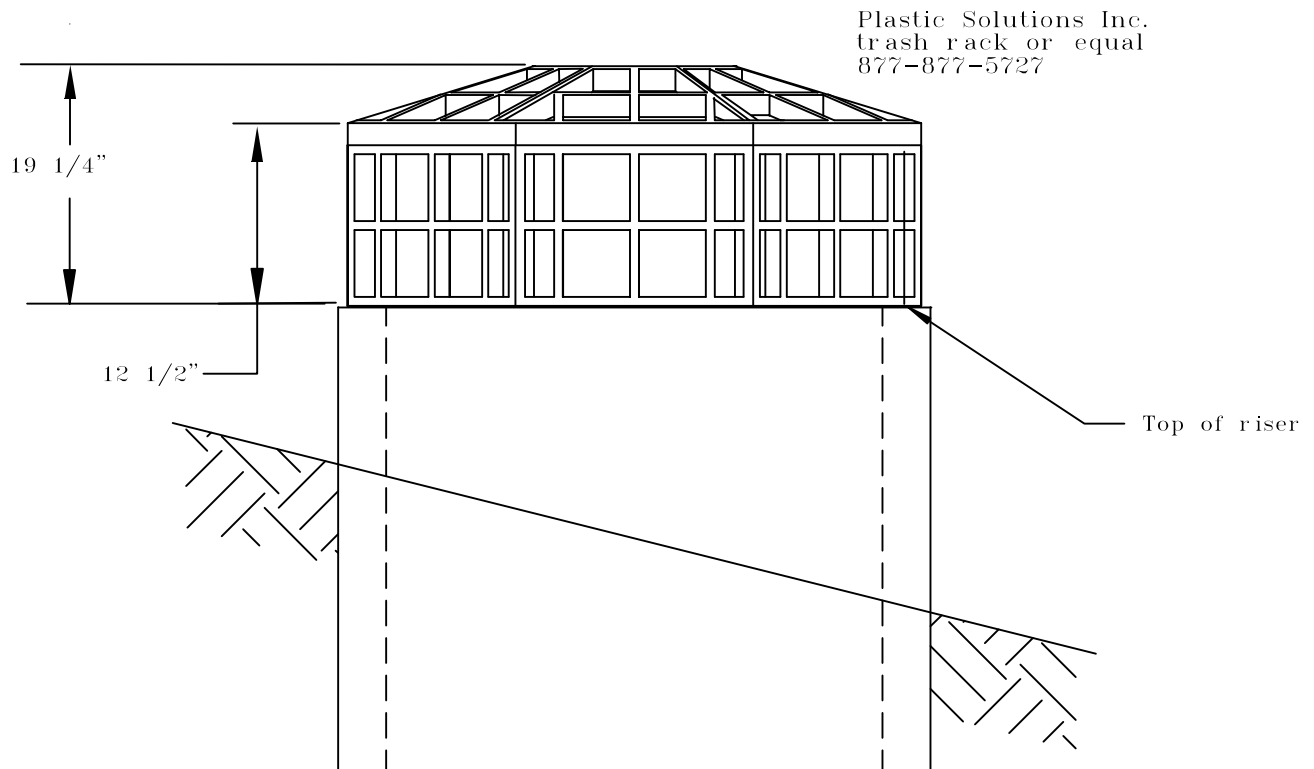

Top View

Trash Rack Assembly

Elev. A

NOTE: CUSTOM SIZES AVAILABLE UPON REQUEST

PART NO

PYD 36

**36" PYRAMID
TRASH RACK
WITH CONCRETE RISER**

**PLASTIC
SOLUTIONS
INC.**