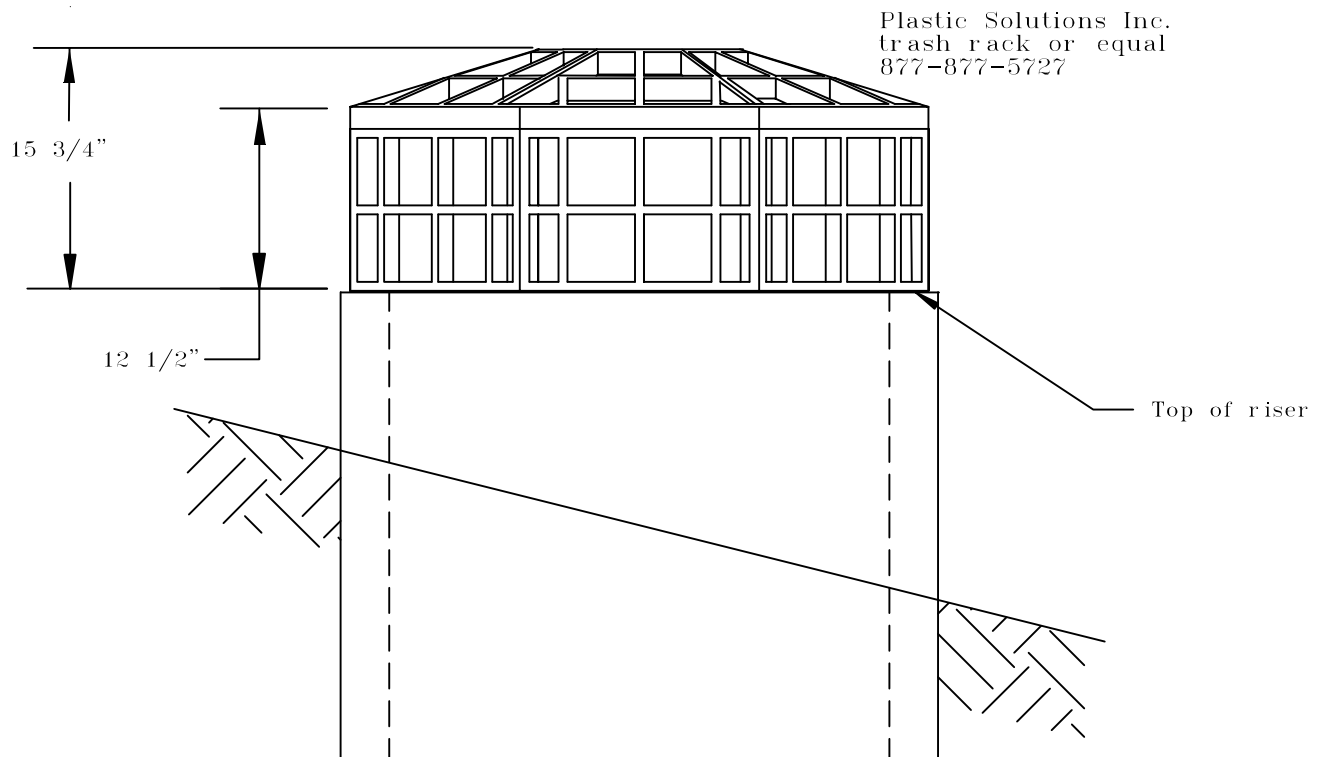

Top View

Trash Rack Assembly

Elev. A

NOTE: CUSTOM SIZES AVAILABLE UPON REQUEST

PART NO

**24" PYRAMID
TRASH RACK**
WITH CONCRETE RISER

PYD 24

PLASTIC
SOLUTIONS
INC.